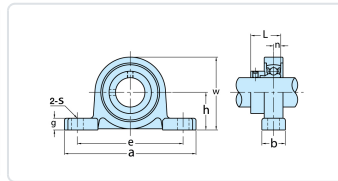

17. ลูกปืนตุ๊กตา > 17.15 STAINLESS SERIES > 17.15.1 MUSP

Product Name	Principal Dimensions
--------------	----------------------