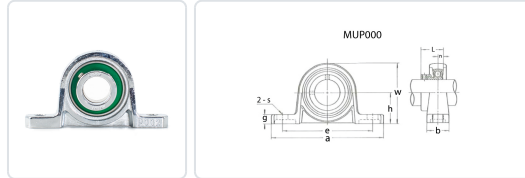

17. ลูกปืนตุ๊กตา > 17.14 STAINLESS SILVER SERIES > 17.14.1 MUP

Product Name	Principal Dimensions
--------------	----------------------