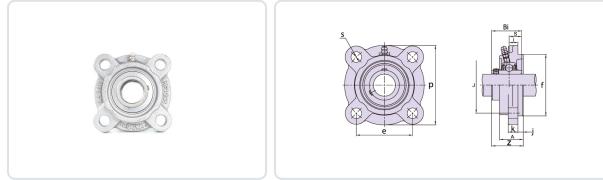

17. ลูกปืนตุ๊กตา > 17.5 ลูกปืนตุ๊กตาแบบหน้าแปลนกลม > 17.5.10 ลูกปืนตุ๊กตาสแตนเลสแบบหน้าแปลนกลม > 17.5.10.1 MUCFC...V,Y

| Product Name | Principal Dimensions |     |      |      |    |      |      |    |    |     |      |      |
|--------------|----------------------|-----|------|------|----|------|------|----|----|-----|------|------|
|              | d                    | p   | g    | e    | s  | Z    | k    | i  | j  | f   | Bi   | n    |
|              | mm                   | mm  | mm   | mm   | mm | mm   | mm   | mm | mm | mm  | mm   | mm   |
| MUCFC201V,Y  | 12                   | 80  | 25.5 | 55.1 | 12 | 33.3 | 11   | 10 | 5  | 62  | 31   | 12.7 |
| MUCFC202V,Y  | 15                   | 80  | 25.5 | 55.1 | 12 | 33.3 | 11   | 10 | 5  | 62  | 31   | 12.7 |
| MUCFC203V,Y  | 17                   | 80  | 25.5 | 55.1 | 12 | 33.3 | 11   | 10 | 5  | 62  | 31   | 12.7 |
| MUCFC204V,Y  | 20                   | 80  | 25.5 | 55.1 | 12 | 33.3 | 11   | 10 | 5  | 62  | 31   | 12.7 |
| MUCFC205V,Y  | 25                   | 90  | 27   | 63.6 | 12 | 35.8 | 11   | 10 | 6  | 70  | 34.1 | 14.3 |
| MUCFC206V,Y  | 30                   | 100 | 31   | 70.7 | 12 | 40.2 | 13   | 10 | 8  | 80  | 38.1 | 15.9 |
| MUCFC207V,Y  | 35                   | 110 | 34   | 77.8 | 14 | 44.4 | 13.5 | 11 | 8  | 90  | 42.9 | 17.5 |
| MUCFC208V,Y  | 40                   | 120 | 36   | 84.8 | 14 | 51.2 | 13.5 | 11 | 10 | 100 | 49.2 | 19   |