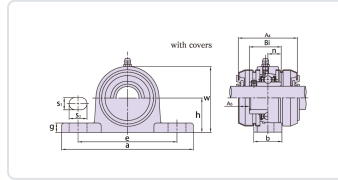

17. ลูกปืนตุ๊กตา > 17.1 ลูกปืนตุ๊กตาแบบขาตั้ง PILLOW BLOCK > 17.1.13 ลูกปืนตุ๊กตาสแตนเลสแบบขาตั้ง > 17.1.13.1 MUCP > 17.1.13.1.3 MUCP...VE,Y

| Product Name | Principal Dimensions | | | | | | | | | | | | |
|--------------|----------------------|------|-----|----|-----|----|----|----|-----|------|------|----|----|
| | d | h | a | b | e | s1 | s2 | g | w | Bi | n | A4 | A6 |
| | mm | mm | mm | mm | mm | mm | mm | mm | mm | mm | mm | mm | mm |
| MUCP201VE,Y | 12 | 30.2 | 127 | 30 | 95 | 13 | 19 | 11 | 61 | 31 | 12.7 | 56 | 8 |
| MUCP202VE,Y | 15 | 30.2 | 127 | 30 | 95 | 13 | 19 | 11 | 61 | 31 | 27.7 | 56 | 8 |
| MUCP231VE,Y | 17 | 30.2 | 127 | 30 | 95 | 13 | 19 | 11 | 61 | 31 | 12.7 | 56 | 8 |
| MUCP204VE,Y | 20 | 33.3 | 127 | 30 | 95 | 13 | 19 | 11 | 65 | 31 | 12.7 | 56 | 8 |
| MUCP205VE,Y | 25 | 36.5 | 140 | 30 | 105 | 13 | 19 | 11 | 70 | 34.1 | 14.3 | 63 | 10 |
| MUCP206VE,Y | 30 | 42.9 | 165 | 36 | 121 | 17 | 21 | 10 | 83 | 38.1 | 15.9 | 65 | 9 |
| MUCP207VE,Y | 35 | 47.6 | 167 | 38 | 127 | 17 | 21 | 10 | 94 | 42.9 | 17.5 | 70 | 8 |
| MUCP208VE,Y | 40 | 49.2 | 184 | 40 | 137 | 17 | 22 | 10 | 100 | 49.2 | 19 | 82 | 10 |
| MUCP209VE,Y | 45 | 54 | 190 | 40 | 146 | 17 | 22 | 11 | 108 | 49.2 | 19 | 82 | 10 |
| MUCP210VE,Y | 50 | 57.2 | 206 | 45 | 159 | 20 | 25 | 11 | 114 | 51.6 | 19 | 87 | 9 |